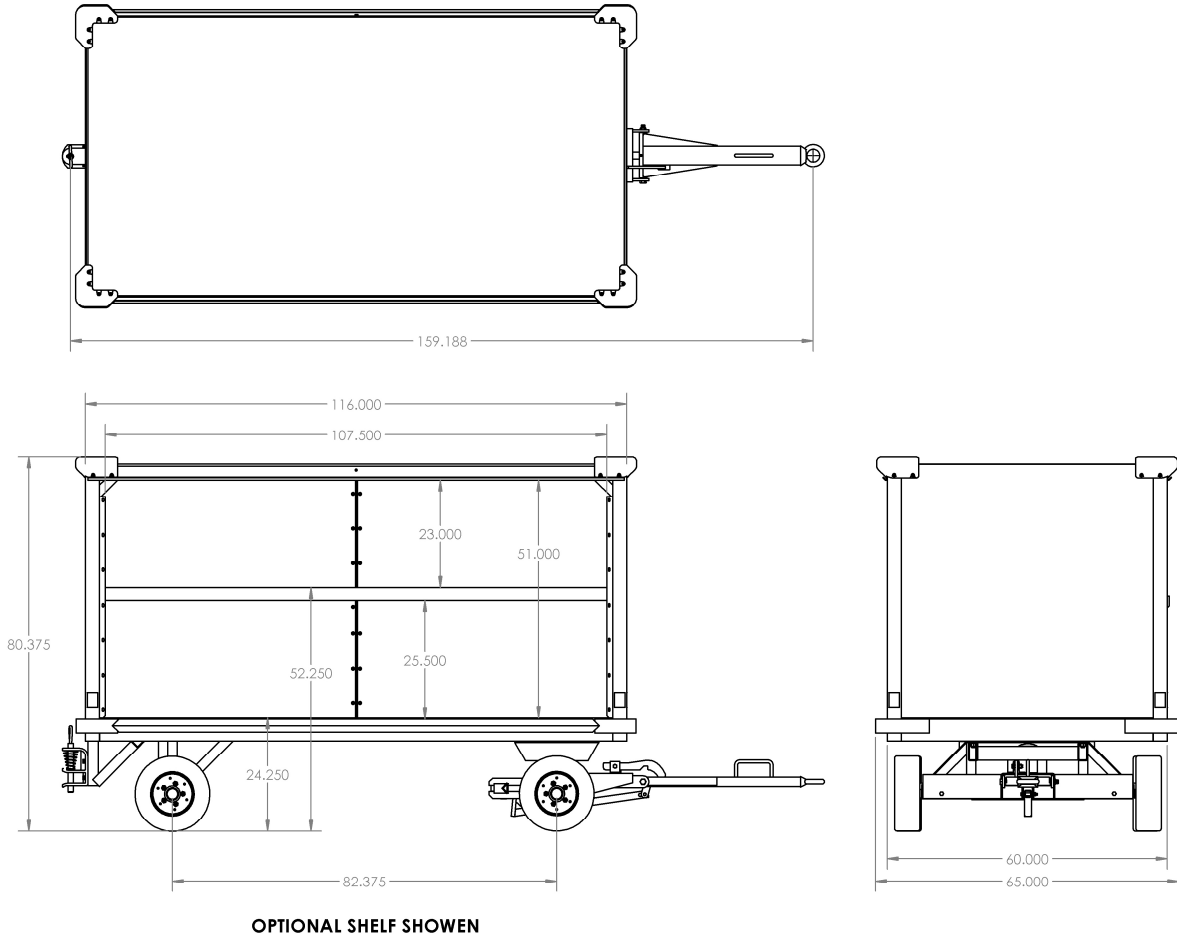

15F2800

Baggage Cart

Building Quality Ground Support Products Since 1961

- 8000 lb. capacity
- 5' x 10' box
- Box configurations:
 - Both sides open or right or left hand open.
- Optional center shelf
- Fifth wheel steering with towbar actuated parking brake
- Rear hitch is E - type
- Reinforced vinyl curtains
- Solid tire standard (pneumatic tire option)

CLYDE

Clyde Machines
P.O. Box 194
1150 Hwy 55 N.
Glenwood, MN 56334 USA
(320) 634-4504
(320) 634-4506 Fax

www.clydemachines.com

15F2800

Baggage Cart

Shipping Information

- Weight:
 - 1560 lbs.
- Shipping dimensions:
 - Length — 145" (Towbar up)
 - Width — 65"
 - Height — 78.5"